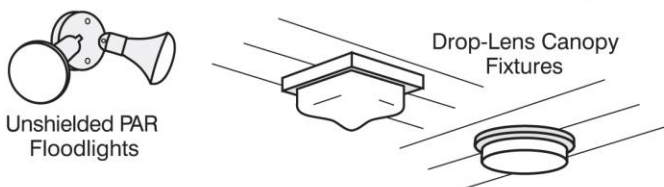

Examples of Acceptable / Unacceptable Lighting Fixtures

Unacceptable / Discouraged

Fixtures that produce glare and light trespass

Acceptable

Fixtures that shield the light source to minimize glare and light trespass and to facilitate better vision at night