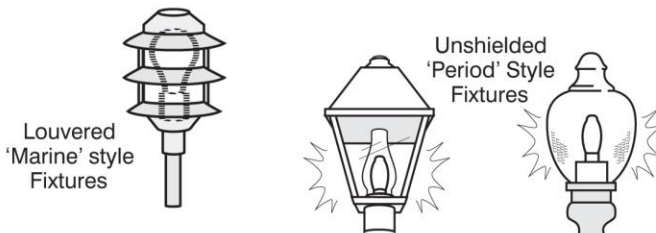

Examples of Acceptable / Unacceptable Lighting Fixtures

Unacceptable / Discouraged

Fixtures that produce glare and light trespass

Acceptable

Fixtures that shield the light source to minimize glare and light trespass and to facilitate better vision at night