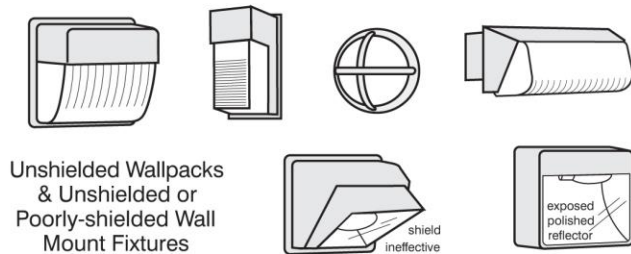

Examples of Acceptable / Unacceptable Lighting Fixtures

Unacceptable / Discouraged

Fixtures that produce glare and light trespass

Acceptable

Fixtures that shield the light source to minimize glare and light trespass and to facilitate better vision at night