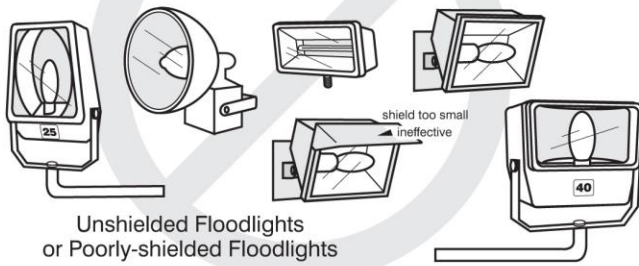

Examples of Acceptable / Unacceptable Lighting Fixtures

Unacceptable / Discouraged

Fixtures that produce glare and light trespass

Acceptable

Fixtures that shield the light source to minimize glare and light trespass and to facilitate better vision at night