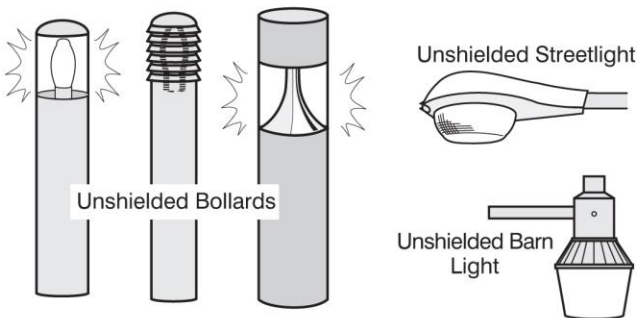

Examples of Acceptable / Unacceptable Lighting Fixtures

Unacceptable / Discouraged

Fixtures that produce glare and light trespass

Acceptable

Fixtures that shield the light source to minimize glare and light trespass and to facilitate better vision at night