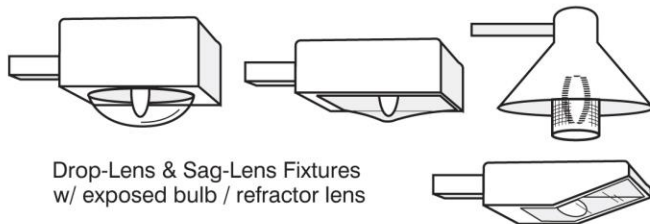

Examples of Acceptable / Unacceptable Lighting Fixtures

Unacceptable / Discouraged

Fixtures that produce glare and light trespass

Acceptable

Fixtures that shield the light source to minimize glare and light trespass and to facilitate better vision at night