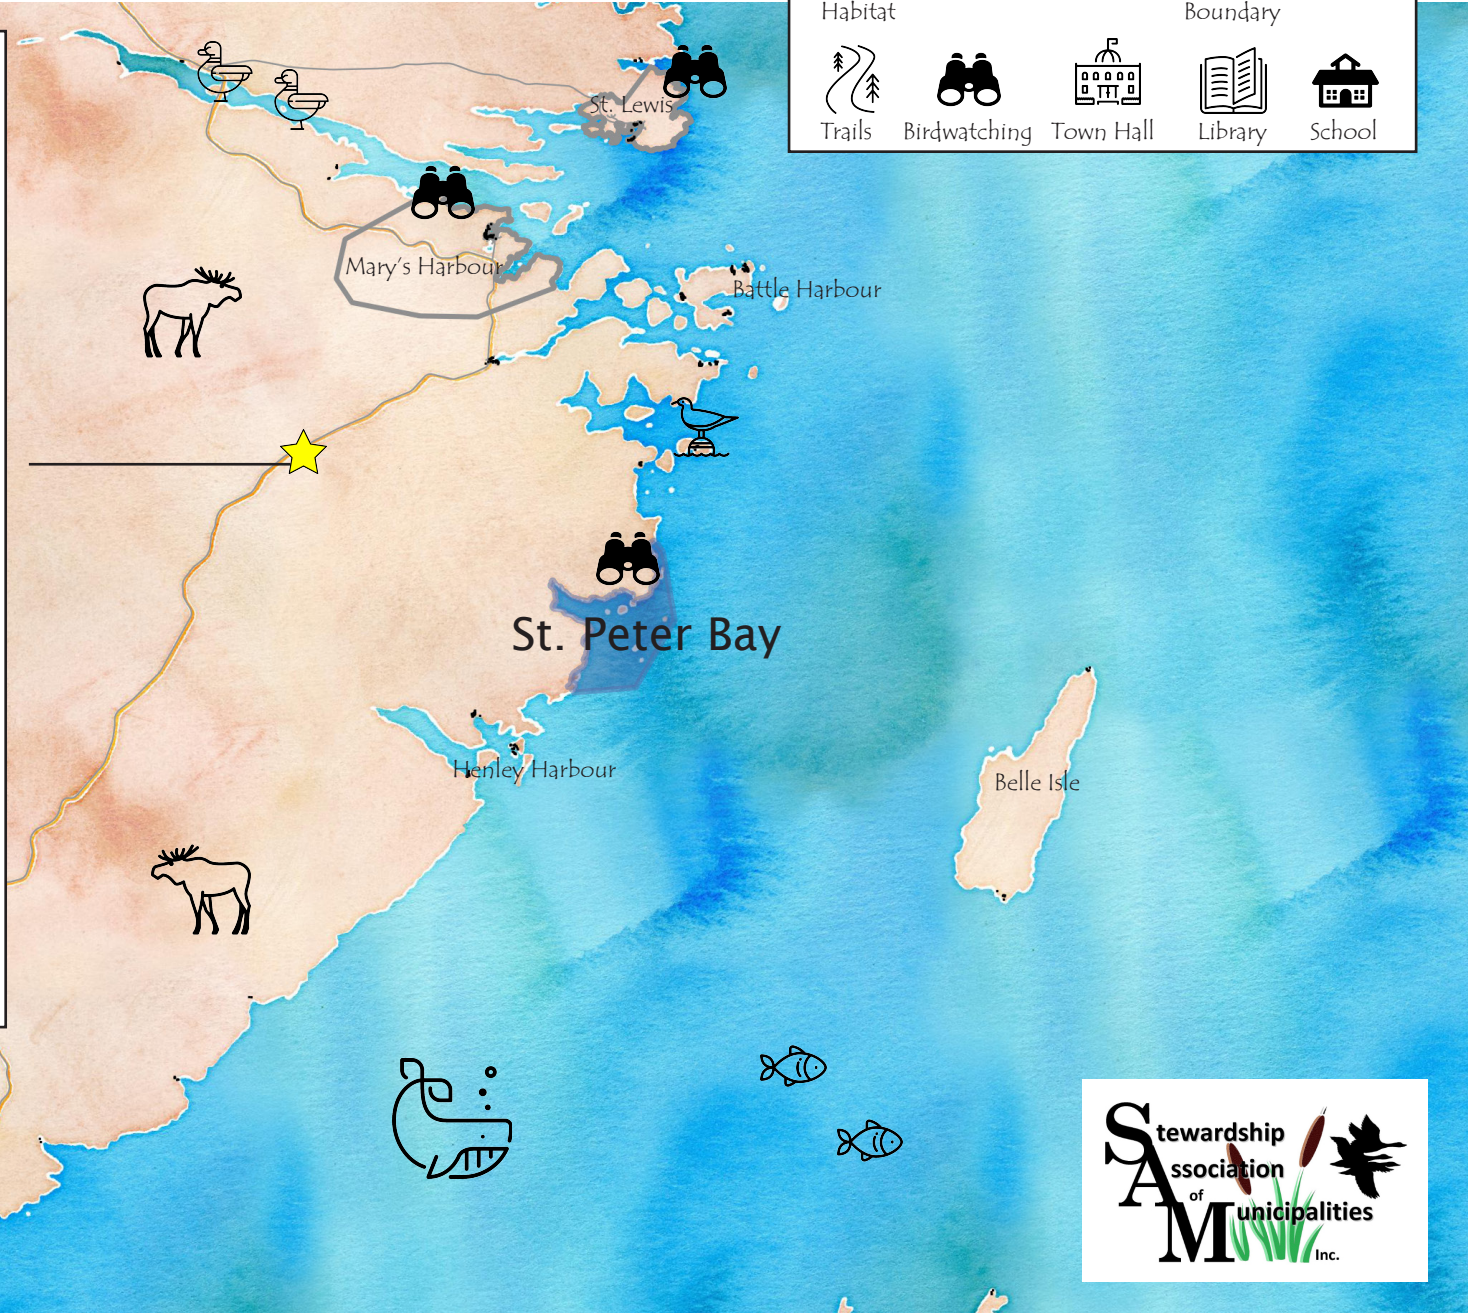

St. Peter Bay Coastal Habitat Conservation Map

Your town conserves wildlife habitat!

Do you know the roads marked with a star?

Can you circle your school and find your house?

The dark blue area is the coastal habitat agreement.

Fill in the road names! ★

Map Legend

				
Protected Habitat	Ponds	Water	Town Boundary	Roads
				
Trails	Birdwatching	Town Hall	Library	School

Home Sweet Habitat

List or draw who/what makes this habitat their home