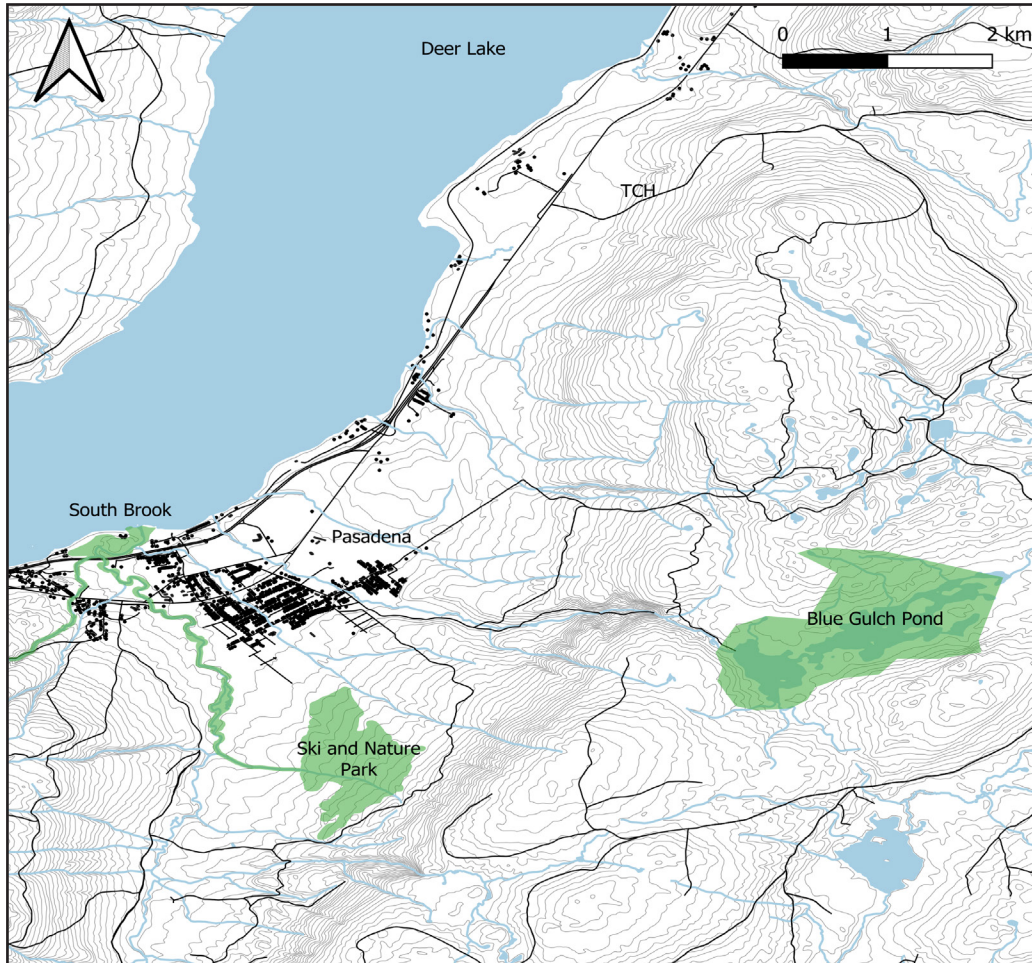

# Pasadena

## Habitat Stewardship Agreement

The Town of Pasadena and the Government of Newfoundland and Labrador signed a **HABITAT STEWARDSHIP AGREEMENT** in July 2023, committing to the conservation and enhancement of wildlife habitat within the town's planning boundaries.

The agreement designates the Pasadena Ski and Nature Park, South Brook and Blue Gulch Pond as protected areas, known as Conservation Areas, totalling 1514 acres (613 hectares).

March 2023  
Projection WGS 84

**South Brook**

**Pasadena Ski and Nature Park**

**What to look for:**

**Northern Pintail**  
*Anas acuta*

**Bunchberry**  
*Cornus canadensis*