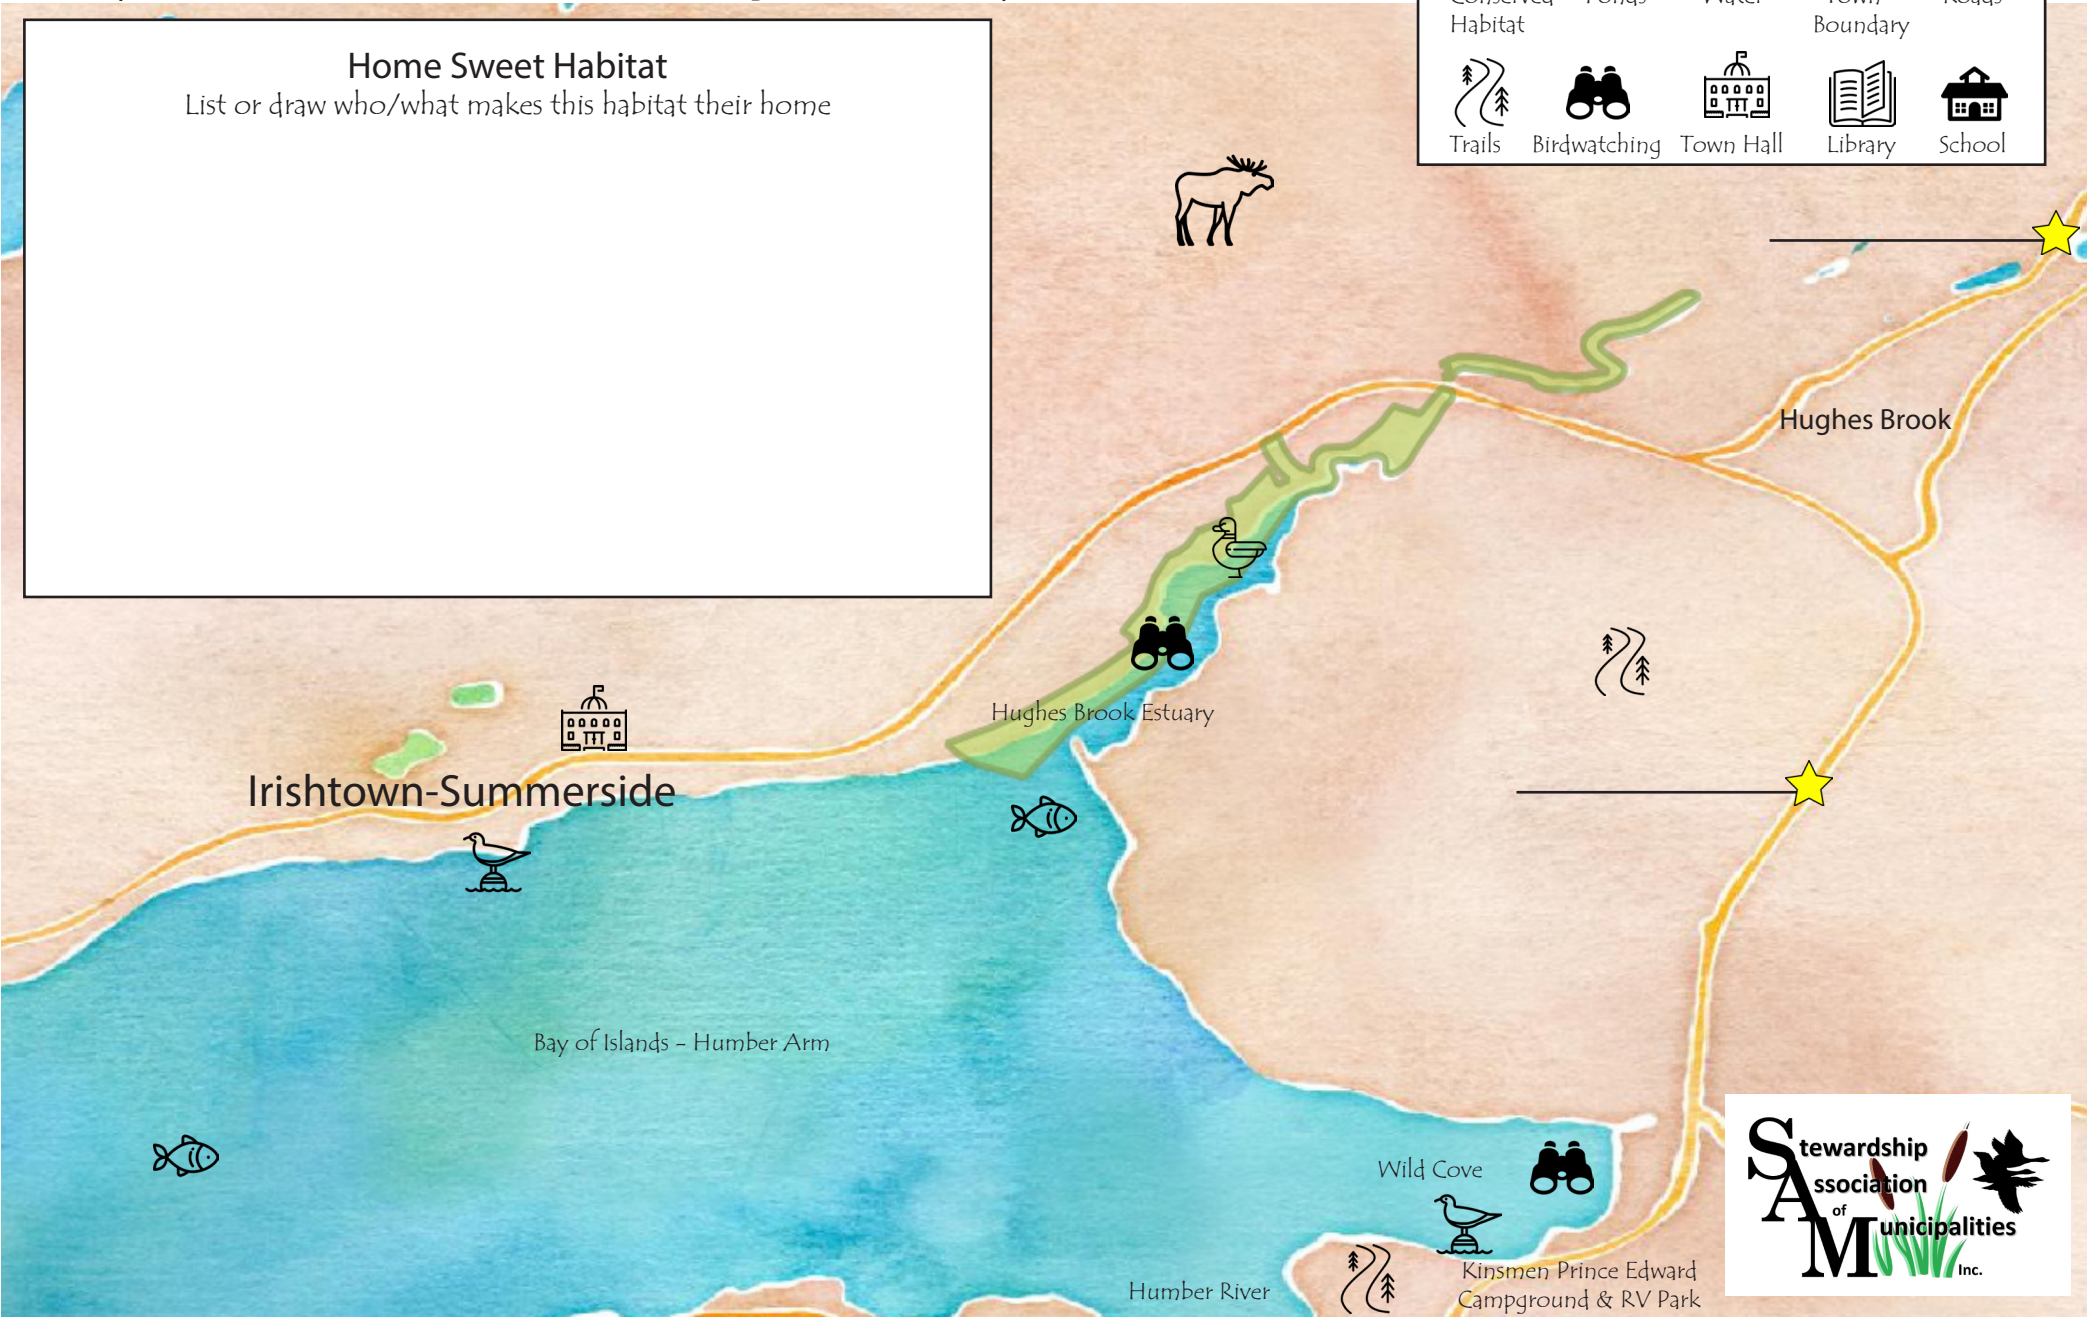

Irishtown-Summerside Conservation Map

Your town conserves wildlife habitat!

Do you know the roads marked with a star?

Can you circle your school and find your house?

Can you circle the closest conserved habitat (green blobs) to your house?

Fill in the road names! ★

Map Legend

				
Conserved Habitat	Ponds	Water	Town Boundary	Roads
				
Trails	Birdwatching	Town Hall	Library	School

Home Sweet Habitat

List or draw who/what makes this habitat their home

Birdwatching List

Circle the birds you have seen in your town

American Black Duck

Green-winged Teal

Common Goldeneye

Lesser Scaup

Dark-eyed Junco

Fox Sparrow